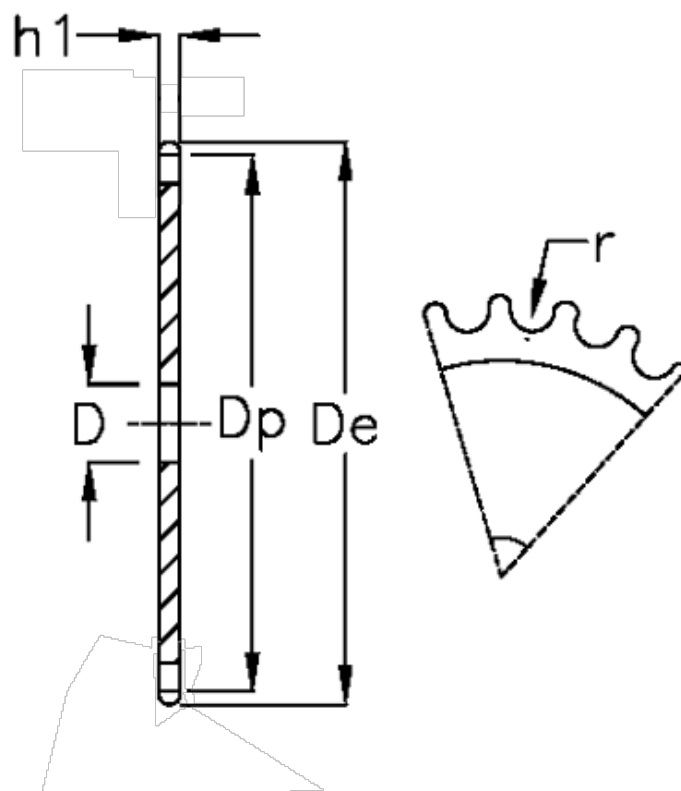

Article number: 616021003120

Description: Plate wheel 06 B-1 Z=120 simplex

Measures

C	= 1
D	= 20
De	= 368.3
Dp	= 363.86
For chain size	= 3/8 x 7/32
For chain type	= 06 B-1
h1	= 5.3
Number of teeth	= 120

r = 6.35